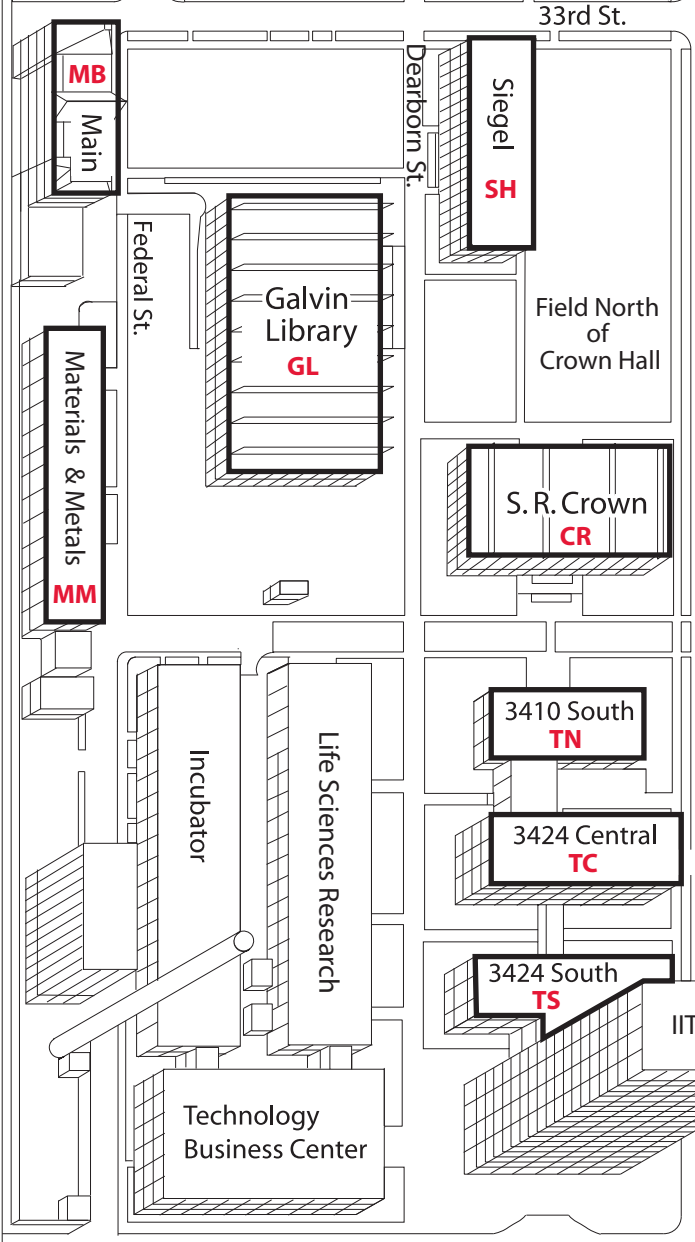

← To Chinatown Dan Ryan Expwy (90/94)

Dan Ryan (90/94)

CTA/Red Line

IIT Apartments

← Downtown

← To Dan Ryan Exp (Bridgeport)

To Lake Shore Drive →

31st St.

33rd St.

35th St.

← To U.S. Cellular Field

CTA/Green Line