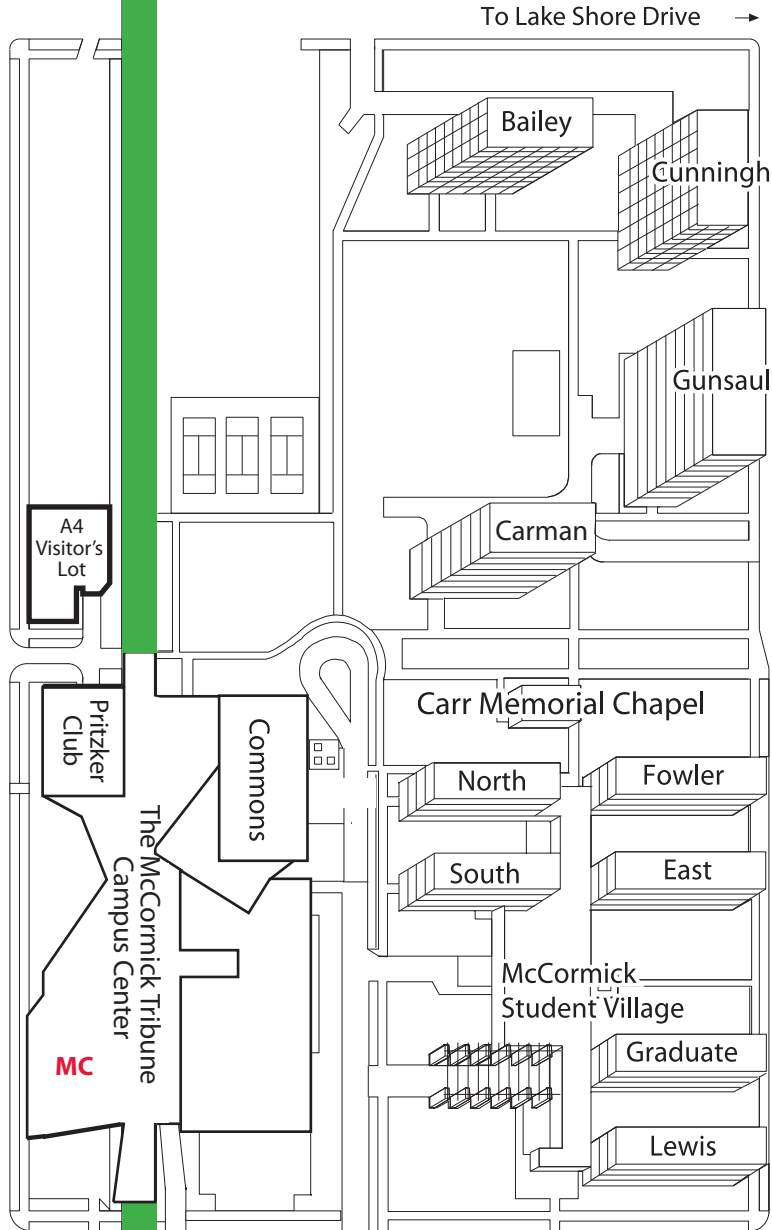

← To Chinatown Dan Ryan Expwy (90/94)

Dan Ryan (90/94)

CTA/Red Line

IIT Apartments

← Downtown

← To Dan Ryan Exp (Bridgeport)

To Lake Shore Drive →

31st St.

33rd St.

35th St.

← To U.S. Cellular Field

CTA/Green Line