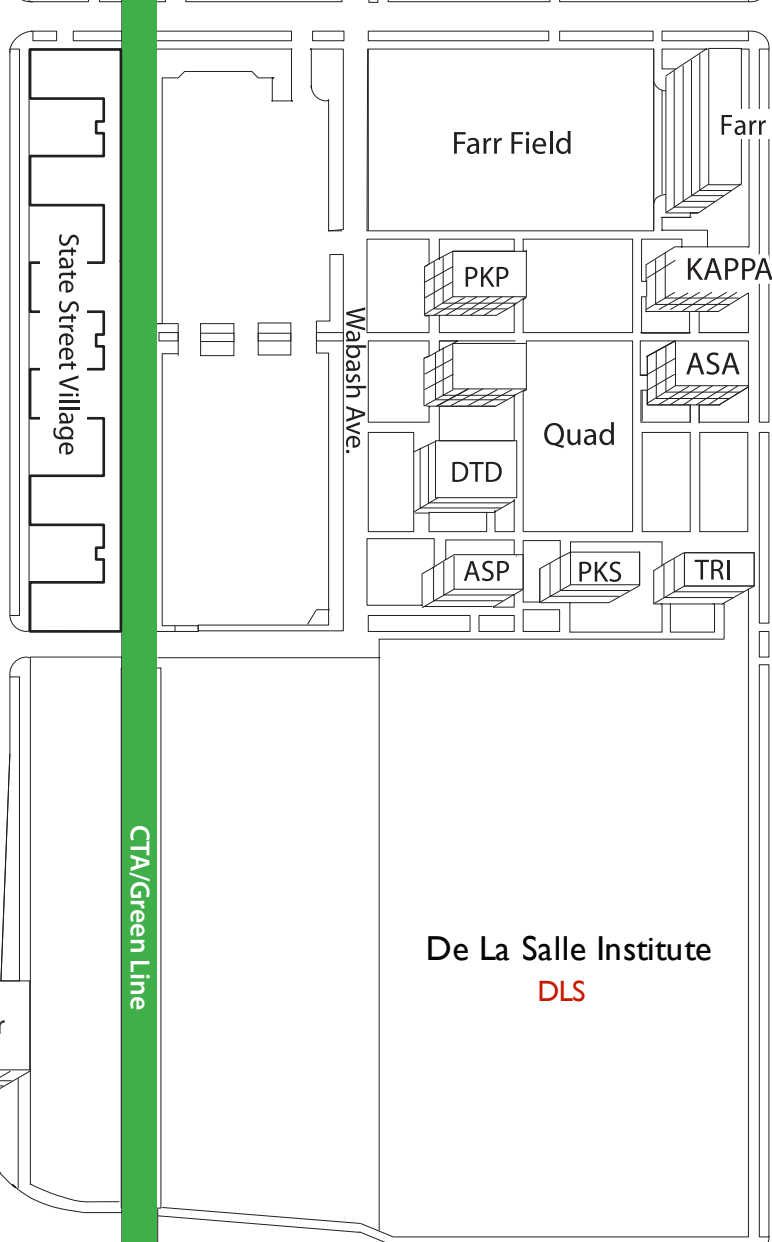

← To Chinatown Dan Ryan Expwy (90/94)

Dan Ryan (90/94)

CTA/Red Line

IIT Apartments

← Downtown

← To Dan Ryan Exp (Bridgeport)

To Lake Shore Drive →

31st St.

33rd St.

35th St.

← To U.S. Cellular Field

CTA/Green Line