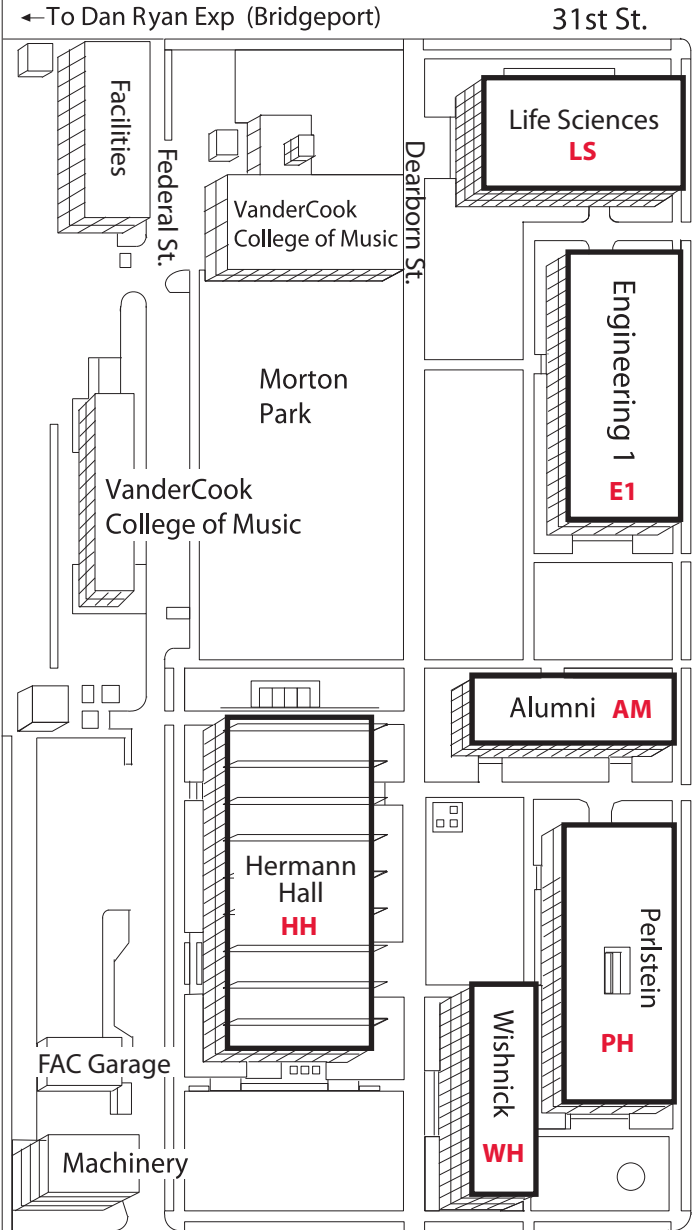

← To Chinatown Dan Ryan Expwy (90/94)

Dan Ryan (90/94)

CTA/Red Line

IIT Apartments

← Downtown

← To Dan Ryan Exp (Bridgeport)

To Lake Shore Drive →

31st St.

33rd St.

35th St.

← To U.S. Cellular Field

CTA/Green Line